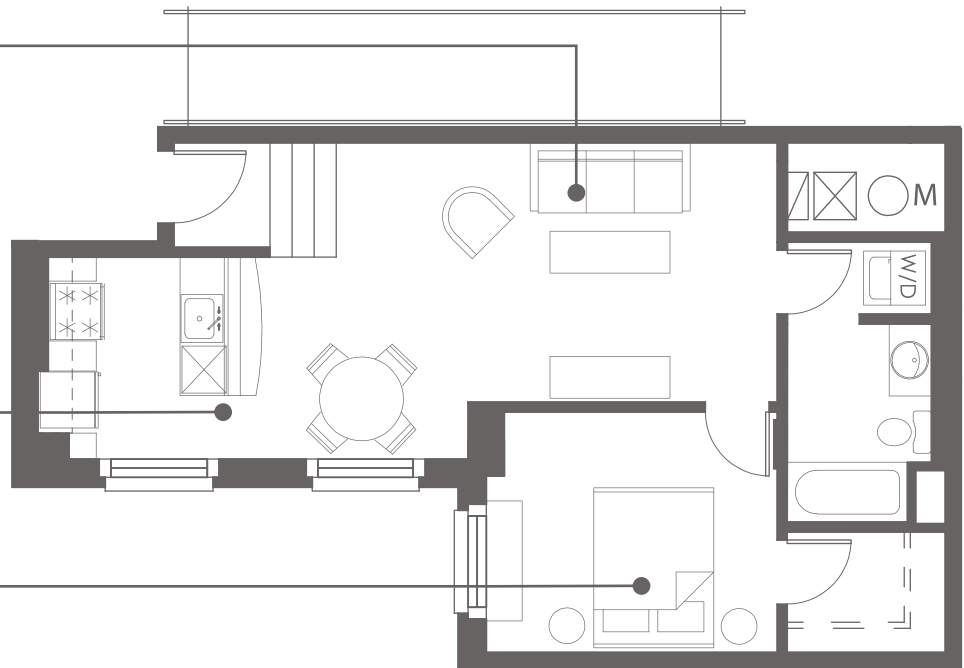

THE WAGER 2

795 SF | 1 BEDROOM | 1 BATH | SOUTH & WEST VIEWS

Living

12'8" x 10'9"

Kitchen/Dining

17'10" x 8'5"

Bedroom

12'1" x 10'0"

THE BANK

VAULT