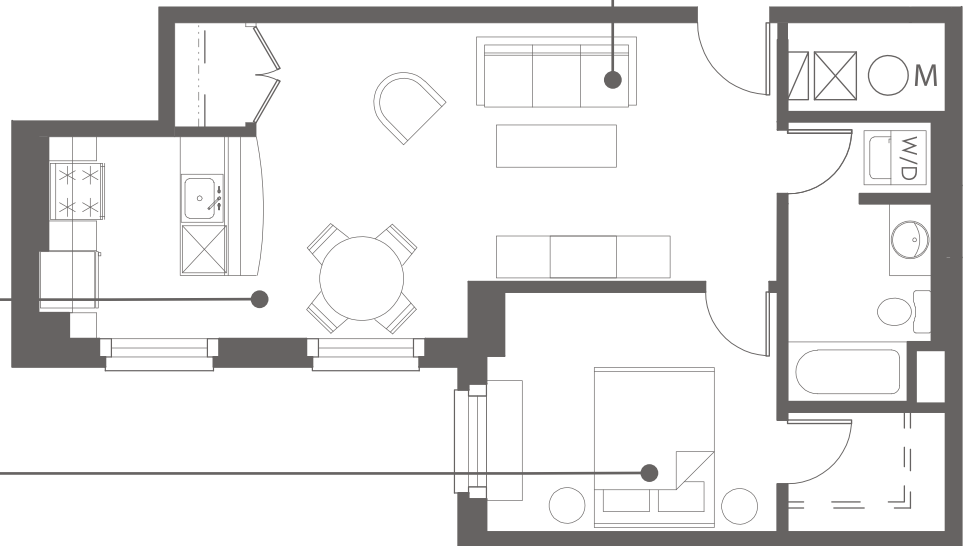

THE WAGER 3

700 SF | 1 BEDROOM | 1 BATH | SOUTH & WEST VIEWS

Living

11'0" x 10'8"

Kitchen/Dining

17'3" x 8'5"

Bedroom

12'1" x 10'0"

THE BANK

VAULT