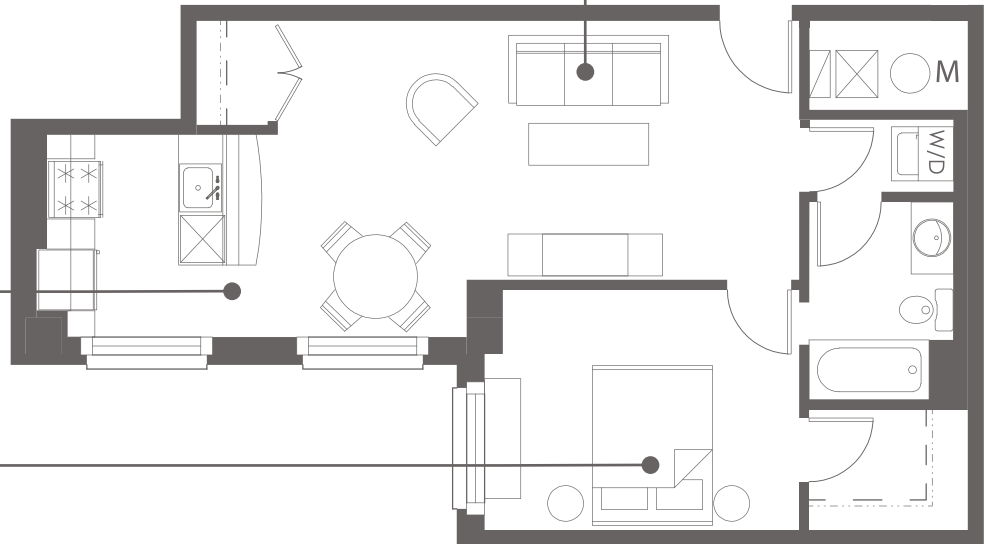

THE WAGER 4

710 SF | 1 BEDROOM | 1 BATH | SOUTH & WEST VIEWS

Living

12'3" x 10'9"

Kitchen/Dining

16'4" x 8'5"

Bedroom

13'1" x 9'8"

THE BANK

VAULT