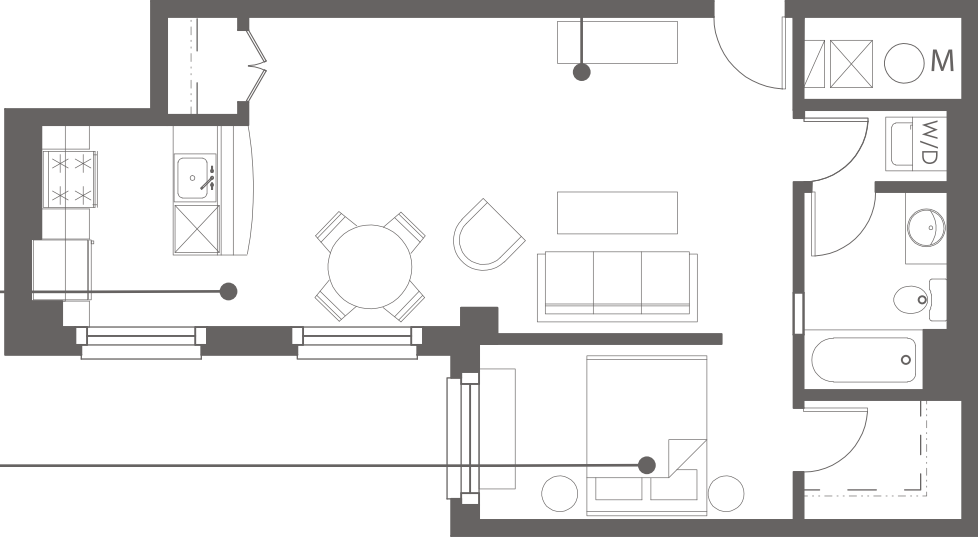

# THE WAGER 5

710 SF | 1 BEDROOM | 1 BATH | SOUTH & WEST VIEWS

## Living

13'9" x 13'2"

## Kitchen/Dining

17'10" x 8'5"

## Bedroom

13'1" x 7'4"